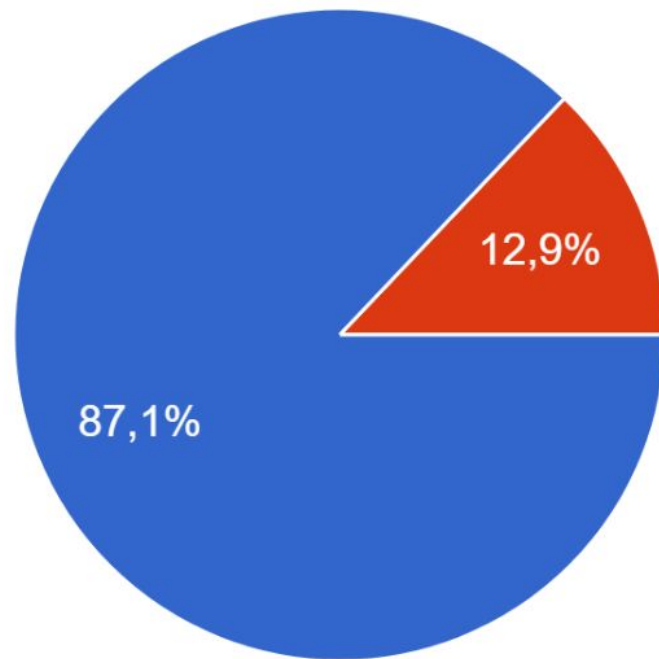

# Do Spanish people prefer spending time on their own or with others?

31 odpowiedzi

- On their own
- With others

Their favourite sport is football.

31 odpowiedzi

● True  
● False