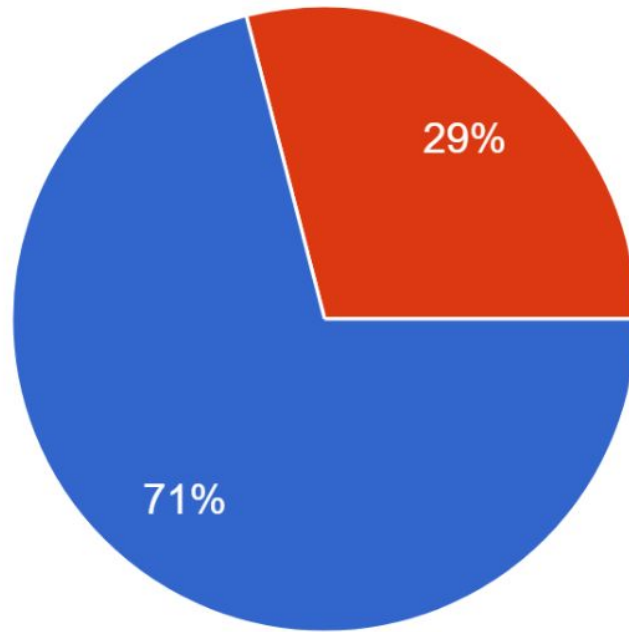

Are Spanish people direct?

31 odpowiedzi

● Yes
● No